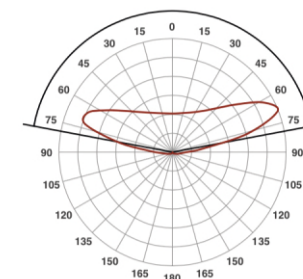

Light-emitting diode module Prism P3 0,72W

TECHNICAL INFORMATION

LED type	2835
Input	12V DC
Color temperature	6500 K
Beam angle	165°
Protection level	IP 67
Center-to-center distance	190 mm
Working temperature	-30°C + 50°C
Available colors	●
Power	0,72 W
Light output	72 lm

LIGHT DISTRIBUTION GRAPH
Beam angle is 165°

DIMENSIONS

CONNECTION

PACKAGING

Packing type	Chain	Package	Box
Quantity	20 pcs	200 pcs	1600 pcs
Weight	0,21 kg	2,1 kg	16,8 kg