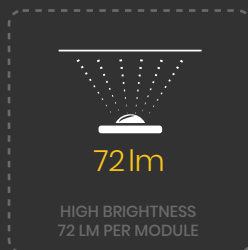

Light-emitting diode module Prism P3 0,72W

TECHNICAL INFORMATION

LED type	2835
Input	12V DC
Color temperature	6500 K
Beam angle	165°
Protection level	IP 67
Center-to-center distance	190 mm
Working temperature	-30°C + 50°C
Available colors	●
Power	0,72 W
Light output	72 lm

LIGHT DISTRIBUTION GRAPH
Beam angle is 165°

DIMENSIONS

CONNECTION

PACKAGING

Packing type	Chain	Package	Box
Quantity	20 pcs	200 pcs	1600 pcs
Weight	0,21 kg	2,1 kg	16,8 kg