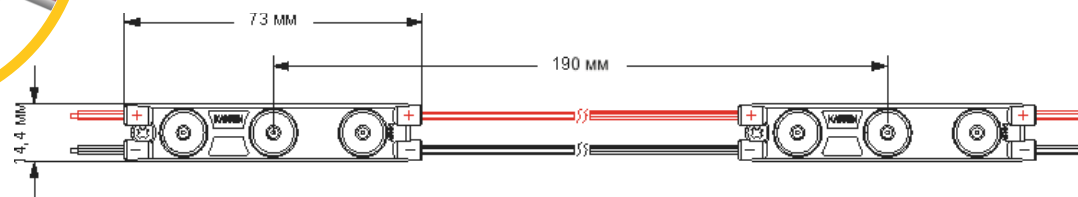

Light-emitting diode module Prism P3 0,72W

TECHNICAL INFORMATION

LED type	2835
Input	12V DC
Color temperature	6500 K
Beam angle	165°
Protection level	IP 67
Center-to-center distance	190 mm
Working temperature	-30°C + 50°C
Available colors	●
Power	0,72 W
Light output	72 lm

LIGHT DISTRIBUTION GRAPH
Beam angle is 165°

DIMENSIONS

CONNECTION

PACKAGING

Packing type	Chain	Package	Box
Quantity	20 pcs	200 pcs	1600 pcs
Weight	0,21 kg	2,1 kg	16,8 kg