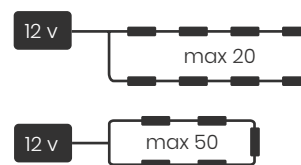

Light-emitting diode module Prism P3 0,72W

TECHNICAL INFORMATION

LED type	2835
Input	12V DC
Color temperature	6500 K
Beam angle	165°
Protection level	IP 67
Center-to-center distance	190 mm
Working temperature	-30°C + 50°C
Available colors	●
Power	0,72 W
Light output	72 lm

LIGHT DISTRIBUTION GRAPH
Beam angle is 165°

DIMENSIONS

CONNECTION

PACKAGING

Packing type	Chain	Package	Box
Quantity	20 pcs	200 pcs	1600 pcs
Weight	0,21 kg	2,1 kg	16,8 kg