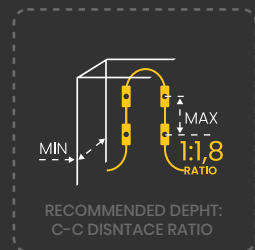

Light-emitting diode module Prism P3 0,72W

TECHNICAL INFORMATION

LED type	2835
Input	12V DC
Color temperature	6500 K
Beam angle	165°
Protection level	IP 67
Center-to-center distance	190 mm
Working temperature	-30°C + 50°C
Available colors	●
Power	0,72 W
Light output	72 lm

LIGHT DISTRIBUTION GRAPH
Beam angle is 165°

DIMENSIONS

CONNECTION

PACKAGING

Packing type	Chain	Package	Box
Quantity	20 pcs	200 pcs	1600 pcs
Weight	0,21 kg	2,1 kg	16,8 kg