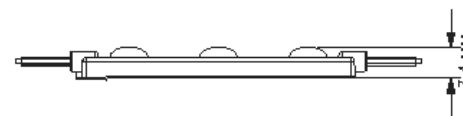

Light-emitting diode module Prism P3 0,72W

TECHNICAL INFORMATION

LED type	2835
Input	12V DC
Color temperature	6500 K
Beam angle	165°
Protection level	IP 67
Center-to-center distance	190 mm
Working temperature	-30°C + 50°C
Available colors	●
Power	0,72 W
Light output	72 lm

LIGHT DISTRIBUTION GRAPH
Beam angle is 165°

DIMENSIONS

CONNECTION

PACKAGING

Packing type	Chain	Package	Box
Quantity	20 pcs	200 pcs	1600 pcs
Weight	0,21 kg	2,1 kg	16,8 kg